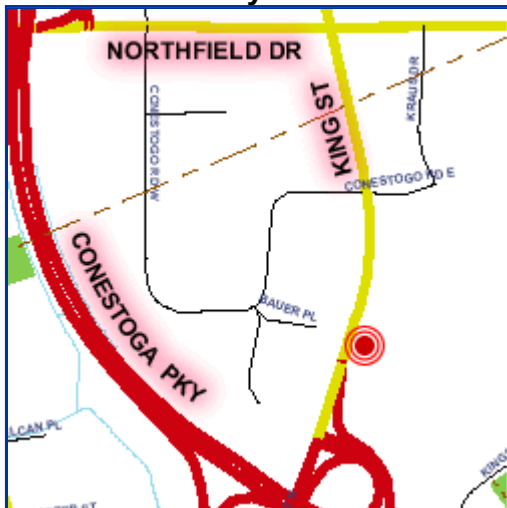

Galaxy Cinemas

550 King St. N., Waterloo, ON
N2L 5W6. Phone: (519) 883-8843